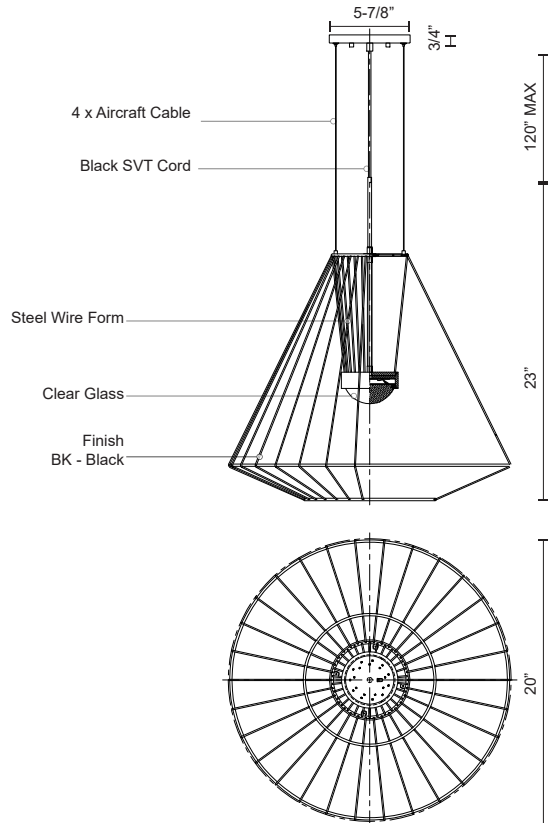

**ARCTIC
EP68420
PENDANTS**

PROJECT

EP68420-BK
Black

SPECIFICATION DETAILS

* For custom options, consult factory for details.

| | |
|-----------------------------|---|
| Fixture Dimensions | D20" x H23" |
| Light Source | LED |
| Wattage | 26W |
| Total Lumens | 2500lm |
| Delivered Lumens | 514lm* |
| Voltage | 120V |
| Color Temperature | 3000K |
| CRI (Ra) | >90 |
| Optional Color Temps | 2700K - 5000K Available, Minimum Order Quantities Apply |
| LED Rated Life | 50,000 hours |
| Dimming | 100% - 10%, ELV Dimmer (Not Included) |
| Diffuser Details | Convex glass lens |
| Adjustable | Yes |
| Wire Length | 120" Max |
| Wire Type | Black SVT Cord, Aircraft Cable |
| Location | Wet |
| Warranty | 5 Years |
| Canopy Dimensions | D5-7/8" x H3/4" |

DESCRIPTION

The Arctic collection uses basic wire rod as structure and aesthetic form. The seemingly continuous lines interconnect, creating a complex framework that encapsulates and emphasizes the light source. A substantial glass optic is the focal point of the lamp, augmented by the concentric rings of the lightweight latticework design.